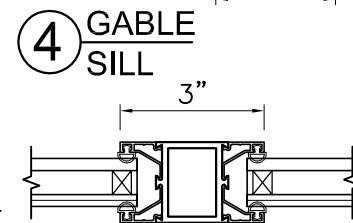

## SK2000 SERIES SKYLIGHT DOUBLE PITCH W/ GABLE ENDS

**3** RAFTER

**4** GABLE  
SILL

|         |             |           |               |
|---------|-------------|-----------|---------------|
| SHEET # | Drawn by:   | K. S. Lee | Customer      |
|         | Checked by: | C.CHAN    |               |
|         | Date:       |           | Project Name: |
|         | Scale:      | 1/4" : 1" |               |