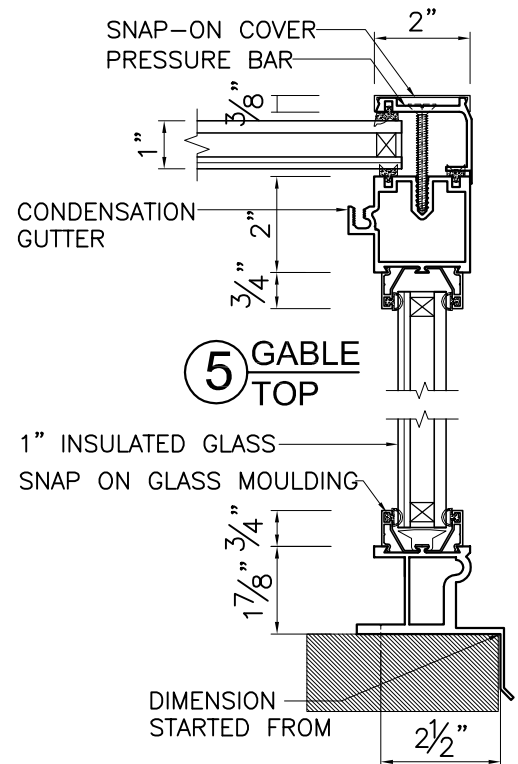

## SK2000 SERIES SKYLIGHT DOUBLE PITCH W/ GABLE ENDS

**3** RAFTER

**4** GABLE  
SILL

|         |             |           |               |
|---------|-------------|-----------|---------------|
| SHEET # | Drawn by:   | K. S. Lee | Customer      |
|         | Checked by: | C.CHAN    |               |
|         | Date:       |           | Project Name: |
|         | Scale:      | 1/4" : 1" |               |