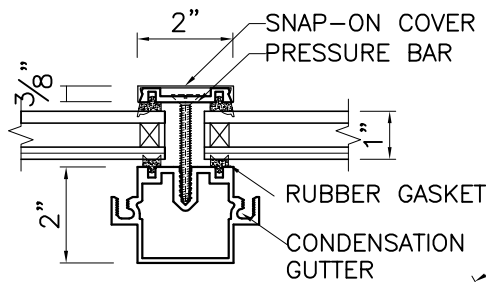

## SK2000 SERIES SKYLIGHT DOUBLE PITCH W/ GABLE ENDS

**3** RAFTER

**4** GABLE  
SILL

|         |             |           |               |
|---------|-------------|-----------|---------------|
| SHEET # | Drawn by:   | K. S. Lee | Customer      |
|         | Checked by: | C.CHAN    |               |
|         | Date:       |           | Project Name: |
|         | Scale:      | 1/4" : 1" |               |