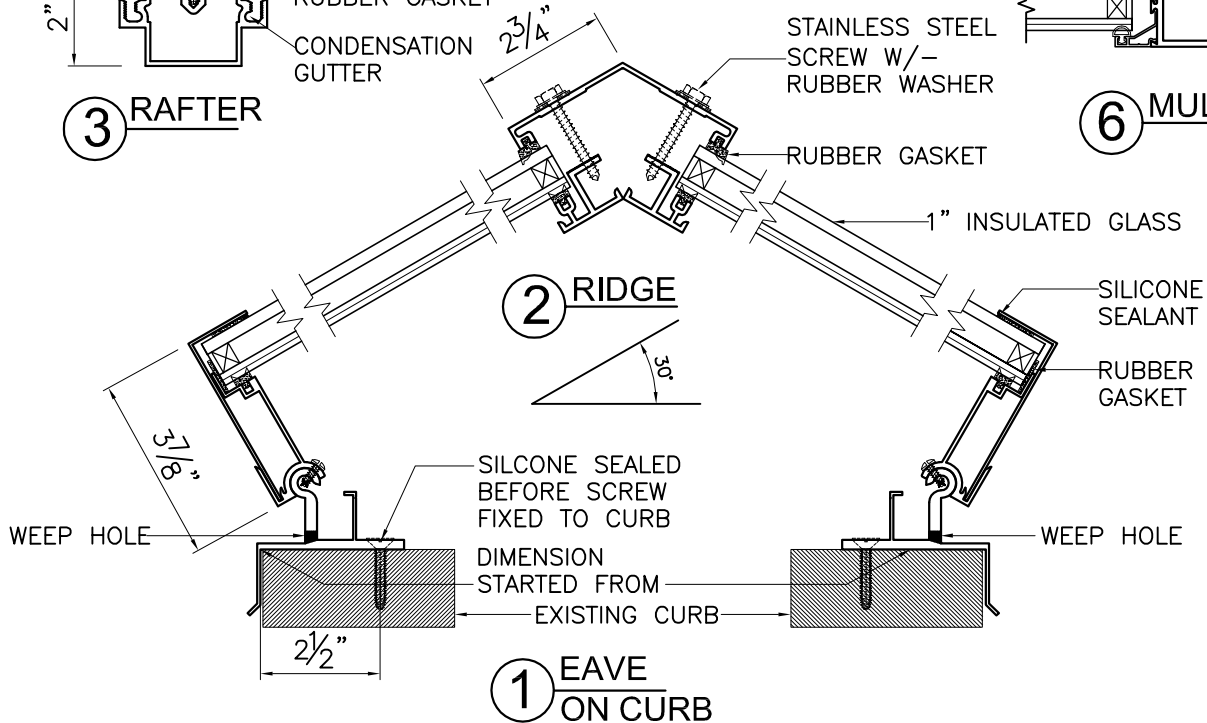

## SK2000 SERIES SKYLIGHT DOUBLE PITCH W/ GABLE ENDS

**3** RAFTER

**4** GABLE  
SILL

|         |             |           |               |
|---------|-------------|-----------|---------------|
| SHEET # | Drawn by:   | K. S. Lee | Customer      |
|         | Checked by: | C.CHAN    |               |
|         | Date:       |           | Project Name: |
|         | Scale:      | 1/4" : 1" |               |