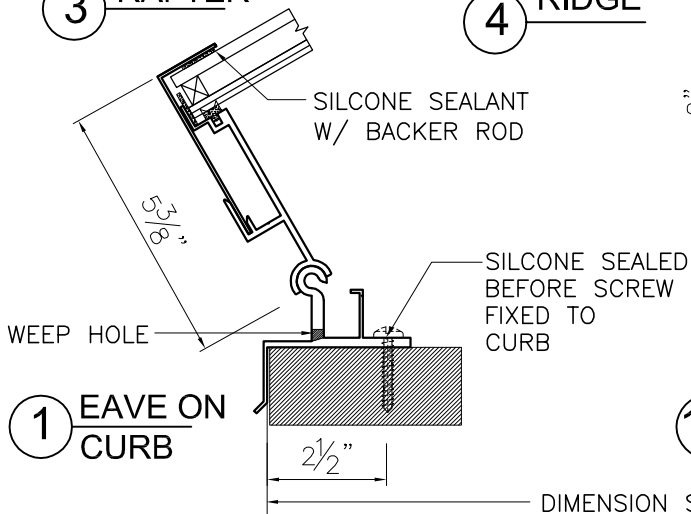

SK2000 SERIES SKYLIGHT DOUBLE PITCH W/ HIP ENDS

2 HIP
RAFTER

6 RAFTER

3 RAFTER

4 RIDGE

1 EAVE ON
CURB

1A EAVE ON
CURB

DIMENSION STARTED FROM