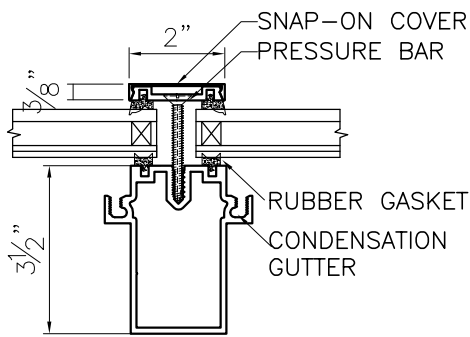

SK2000 SERIES SKYLIGHT DOUBLE PITCH W/ HIP ENDS

2 HIP
RAFTER

6 RAFTER

3 RAFTER

4 RIDGE

1 EAVE ON
CURB

1A EAVE ON
CURB

DIMENSION STARTED FROM