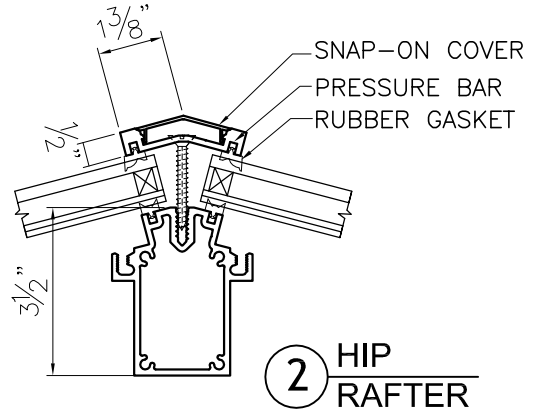

SK2000 SERIES SKYLIGHT DOUBLE PITCH W/ HIP ENDS

2 HIP
RAFTER

6 RAFTER

3 RAFTER

4 RIDGE

1 EAVE ON
CURB

1A EAVE ON
CURB

DIMENSION STARTED FROM