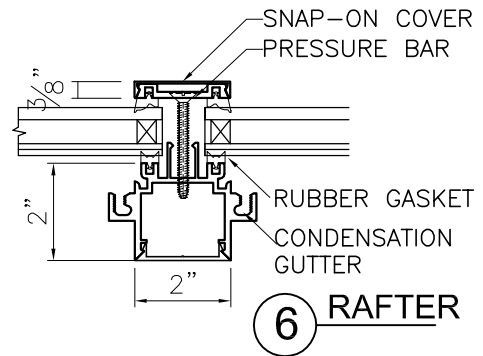

SK2000 SERIES SKYLIGHT DOUBLE PITCH W/ HIP ENDS

2 HIP
RAFTER

6 RAFTER

3 RAFTER

4 RIDGE

1 EAVE ON
CURB

1A EAVE ON
CURB

DIMENSION STARTED FROM