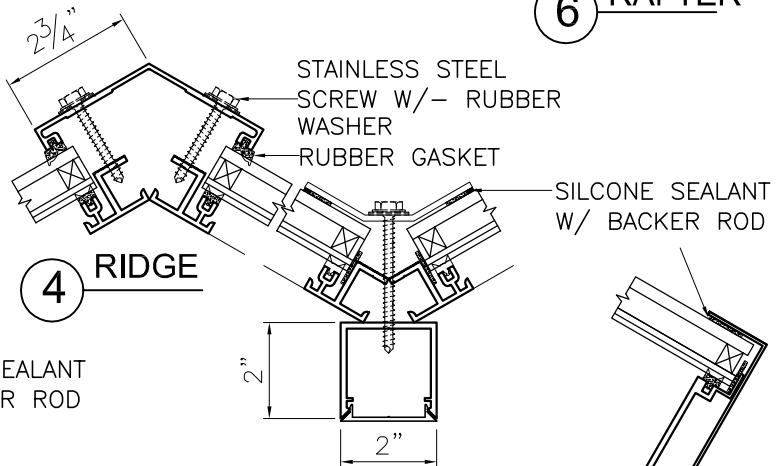

SK2000 SERIES SKYLIGHT DOUBLE PITCH W/ HIP ENDS

2 HIP
RAFTER

6 RAFTER

3 RAFTER

4 RIDGE

1 EAVE ON
CURB

1A EAVE ON
CURB

DIMENSION STARTED FROM