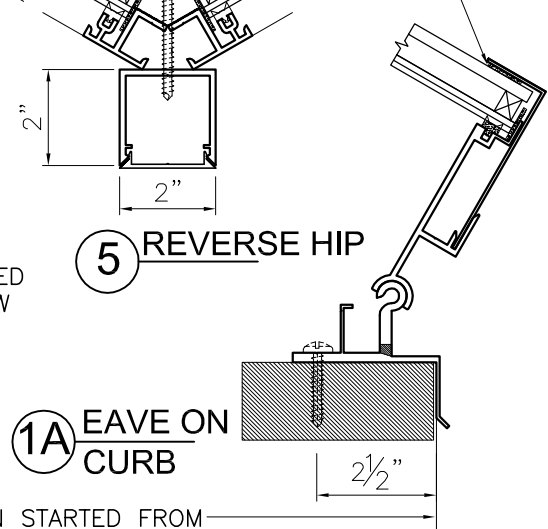

SK2000 SERIES SKYLIGHT DOUBLE PITCH W/ HIP ENDS

2 HIP
RAFTER

6 RAFTER

3 RAFTER

4 RIDGE

1 EAVE ON
CURB

1A EAVE ON
CURB

DIMENSION STARTED FROM