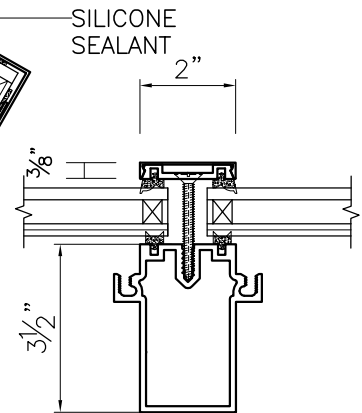

**SK2000 SERIES SKYLIGHT
DOUBLE PITCH W/ HIP ENDS**

**5 HIP
RAFTER**

4 RAFTER

3 RAFTER

2 RAFTER

SHEET #	Drawn by: K. S. Lee	Customer	Revisions		
	Checked by: C. Chan		No.	Date	Description
	Date:	Project Name:			
	Scale: 1/4" : 1"				