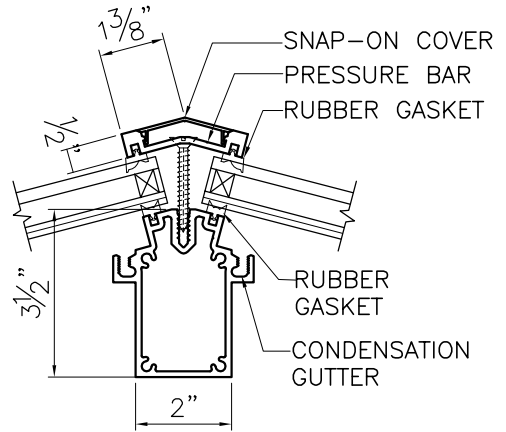

**SK2000 SERIES SKYLIGHT
DOUBLE PITCH W/ HIP ENDS**

**5 HIP
RAFTER**

4 RAFTER

3 RAFTER

2 RAFTER

SHEET #	Drawn by: K. S. Lee	Customer	Revisions		
	Checked by: C. Chan		No.	Date	Description
	Date:	Project Name:			
	Scale: 1/4" : 1"				