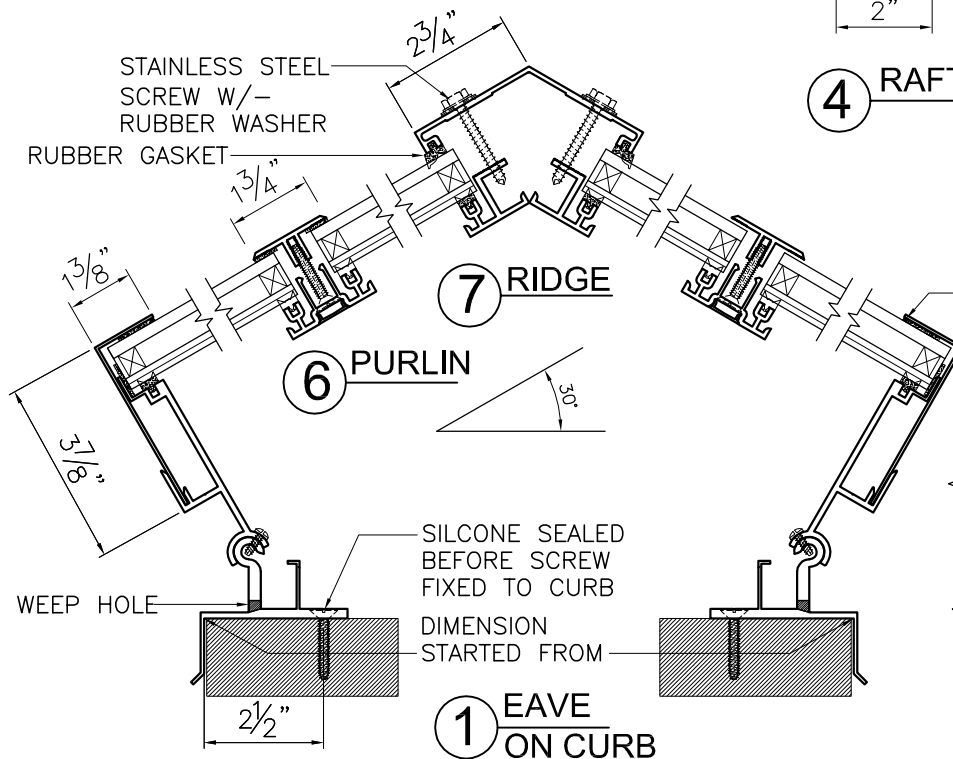

**SK2000 SERIES SKYLIGHT
DOUBLE PITCH W/ HIP ENDS**

**5 HIP
RAFTER**

4 RAFTER

3 RAFTER

2 RAFTER

SHEET #	Drawn by: K. S. Lee	Customer	Revisions		
	Checked by: C. Chan		No.	Date	Description
	Date:	Project Name:			
	Scale: 1/4" : 1"				