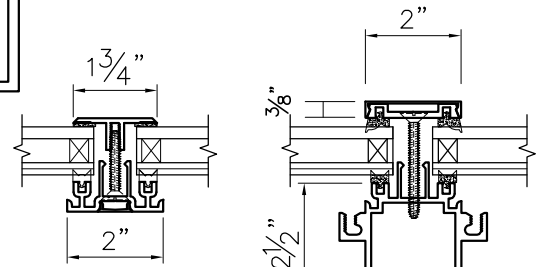

**SK2000 SERIES SKYLIGHT
DOUBLE PITCH W/ HIP ENDS**

**5 HIP
RAFTER**

4 RAFTER

3 RAFTER

2 RAFTER

SHEET #	Drawn by: K. S. Lee	Customer	Revisions		
	Checked by: C. Chan		No.	Date	Description
	Date:	Project Name:			
	Scale: 1/4" : 1"				