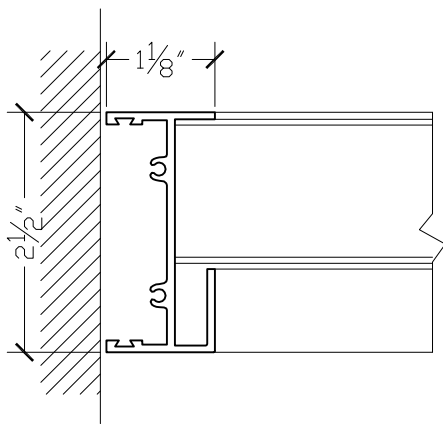

**L250 SERIES LOUVER
30° ANGLE BLADE**

3 JAMB

1 HEAD

2 SILL

SHEET #	Drawn by: C. CHAN	Customer	Revisions			 <p>Gamco Corporation Manufacturer of IRISION™ Products 131-10 Maple Ave. Flushing, New York 11355 Tel (718) 359-8833 Fax (718) 359-8661 E-mail: gamco88@verizon.net</p>
	Checked by:			No.	Date	
	Date:	Project Name: 30° ANGLE BLADE LOUVER				
	Scale: 1/2" = 1'					