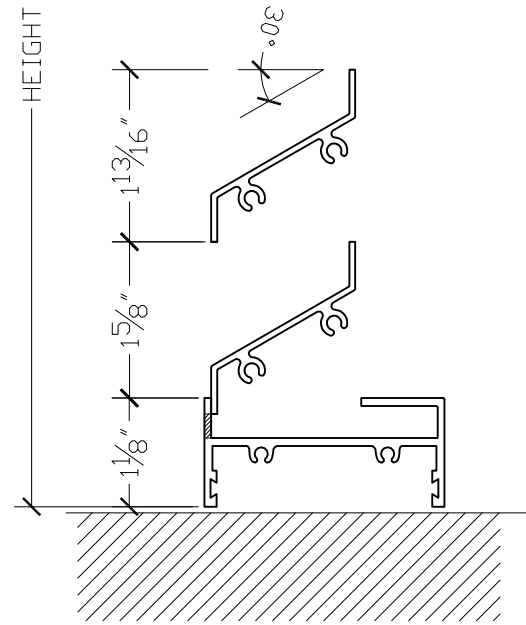

**L250 SERIES LOUVER
30° ANGLE BLADE**

3 JAMB

1 HEAD

2 SILL

SHEET #	Drawn by: C. CHAN	Customer	Revisions			 <p>Gamco Corporation Manufacturer of IRISION™ Products 131-10 Maple Ave. Flushing, New York 11355 Tel (718) 359-8833 Fax (718) 359-8661 E-mail: gamco88@verizon.net</p>
	Checked by:			No.	Date	
	Date:	Project Name: 30° ANGLE BLADE LOUVER				
	Scale: 1/2" = 1'					