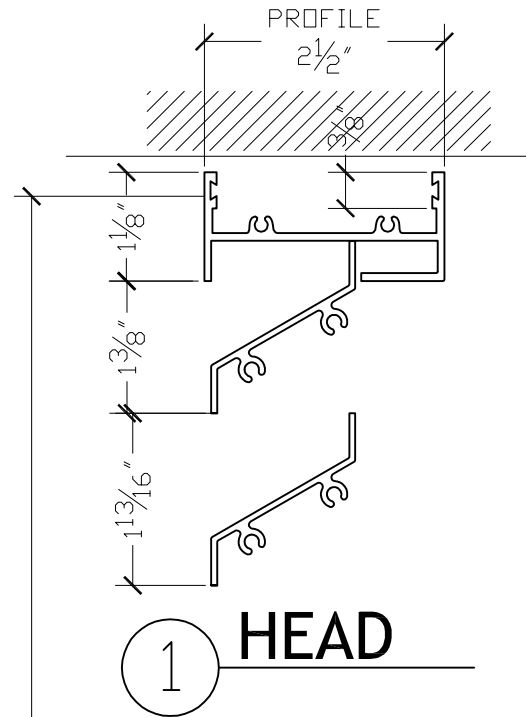

**L250 SERIES LOUVER
30° ANGLE BLADE**

3 JAMB

1 HEAD

2 SILL

SHEET #	Drawn by: C. CHAN	Customer	Revisions			 <p>Gamco Corporation Manufacturer of IRISION™ Products 131-10 Maple Ave. Flushing, New York 11355 Tel (718) 359-8833 Fax (718) 359-8661 E-mail: gamco88@verizon.net</p>
	Checked by:			No.	Date	
	Date:	Project Name: 30° ANGLE BLADE LOUVER				
	Scale: 1/2" = 1'					