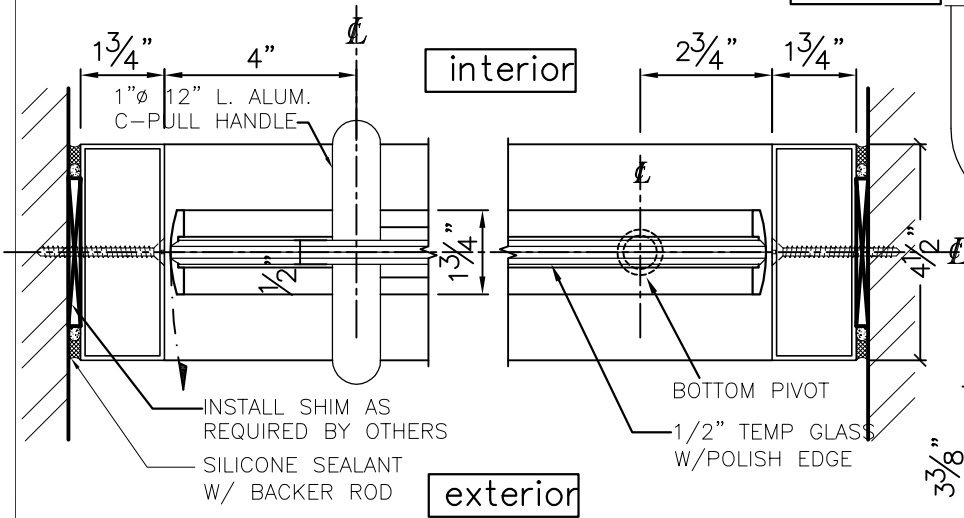

# IRISION™ HS350 SERIES HERCULITE DOOR W/ HEADER & C.O.C

1 JAMB

2 JAMB

SHEET #	Drawn by: K. S. Lee	Customer
	Checked by: C.CHAN	
	Date:	
	Scale: 1/4" : 1"	

Revisions		
No.	Date	Description

**Gamco Corporation**  
 Manufacturer of IRISION™ Products  
 131-10 Maple Ave.  
 Flushing, New York 11355  
 Tel (718) 359-8833 Fax (718) 359-8661  
 E-mail: gamco 88@verizon.net