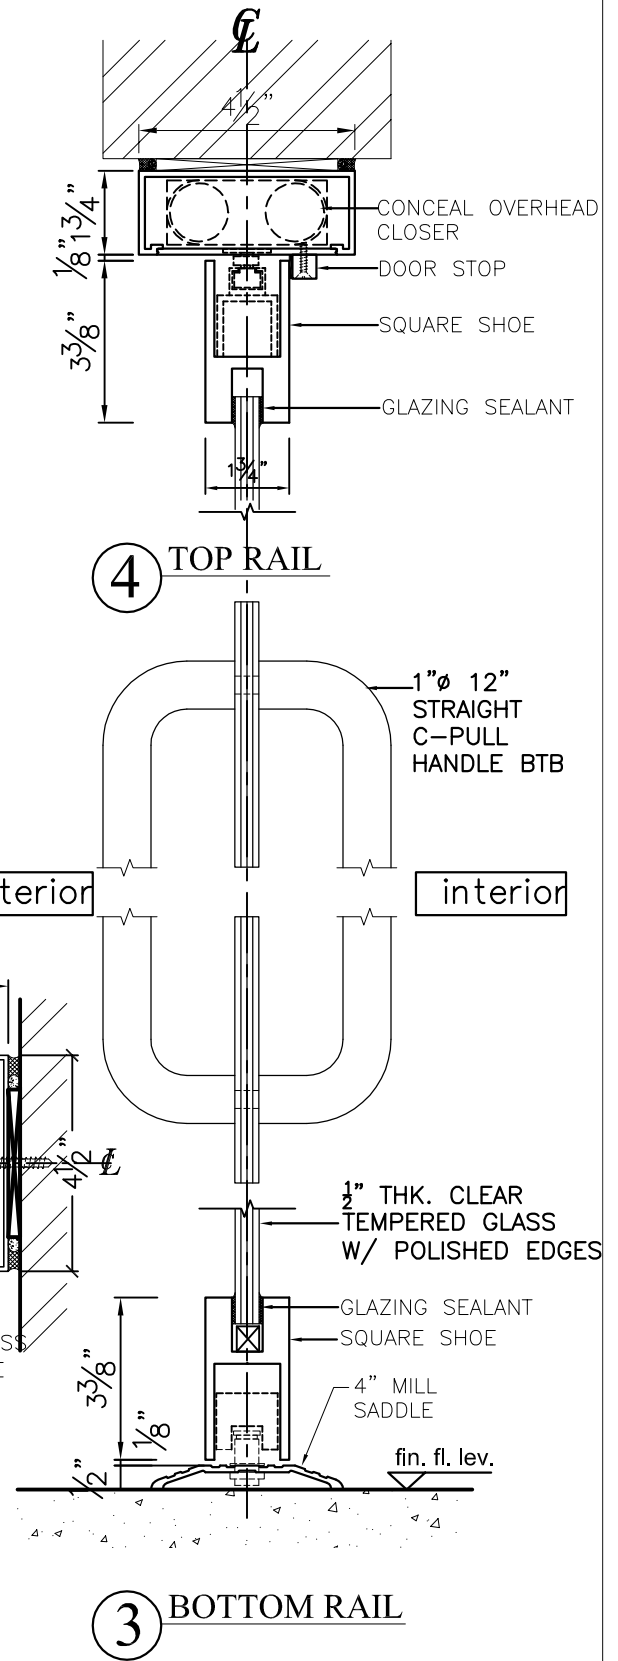

# IRISION™ HS350 SERIES HERCULITE DOOR W/ HEADER & C.O.C

1 JAMB

2 JAMB

SHEET #	Drawn by: K. S. Lee	Customer
	Checked by: C.CHAN	
	Date:	
	Scale: 1/4" : 1"	

Revisions		
No.	Date	Description

**Gamco Corporation**  
 Manufacturer of IRISION™ Products  
 131-10 Maple Ave.  
 Flushing, New York 11355  
 Tel (718) 359-8833 Fax (718) 359-8661  
 E-mail: gamco 88@verizon.net