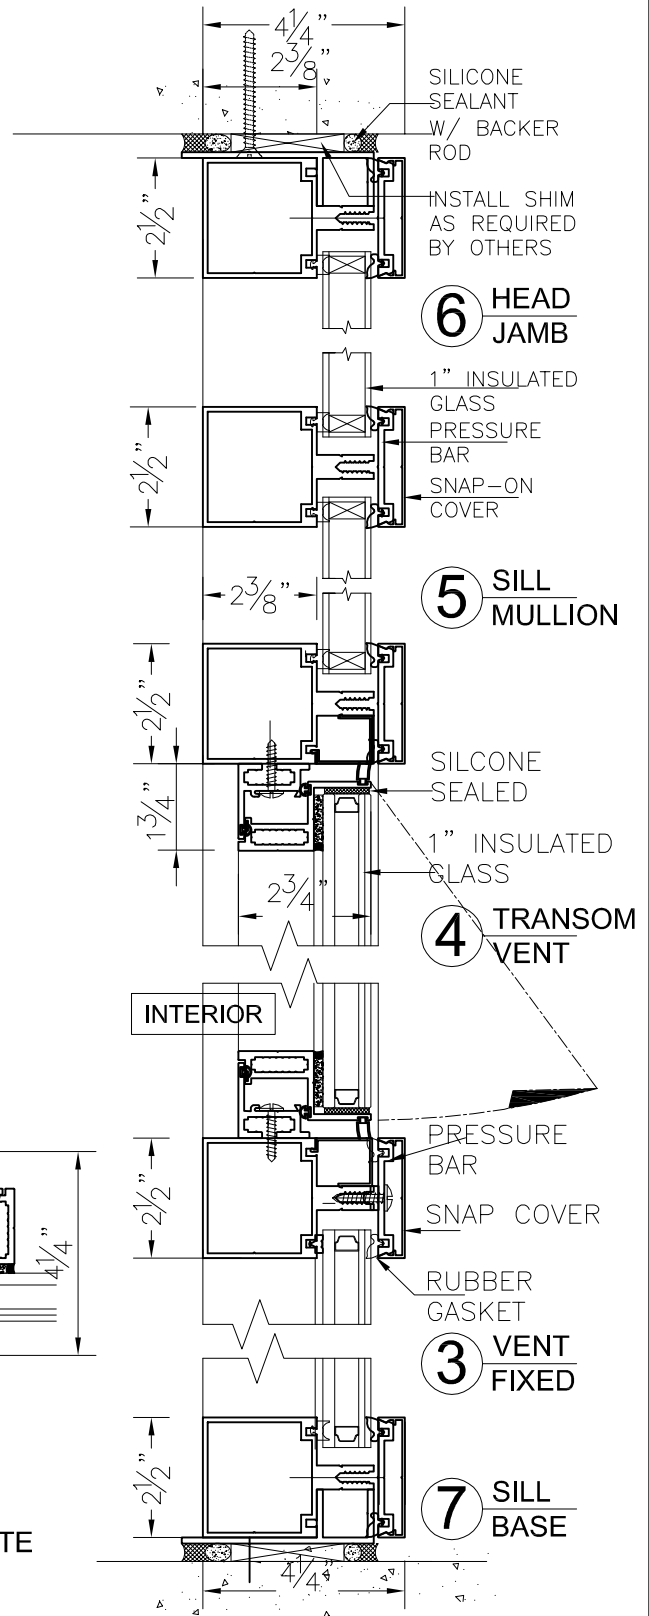

**IRISION™ CW250 SEIRES
CURTAIN WALL SYSTEM**

SHEET #	Drawn by: K. S. Lee	Customer	Revisions			 Gamco Corporation Manufacturer of IRISION™ Products 131-10 Maple Ave. Flushing, New York 11355 Tel (718) 359-8833 Fax (718) 359-8661 E-mail: gamco 88@verizon.net
	Checked by: C. Chan		Project Name:	No.	Date	
	Date:					
	Scale: 1/4" : 1"					