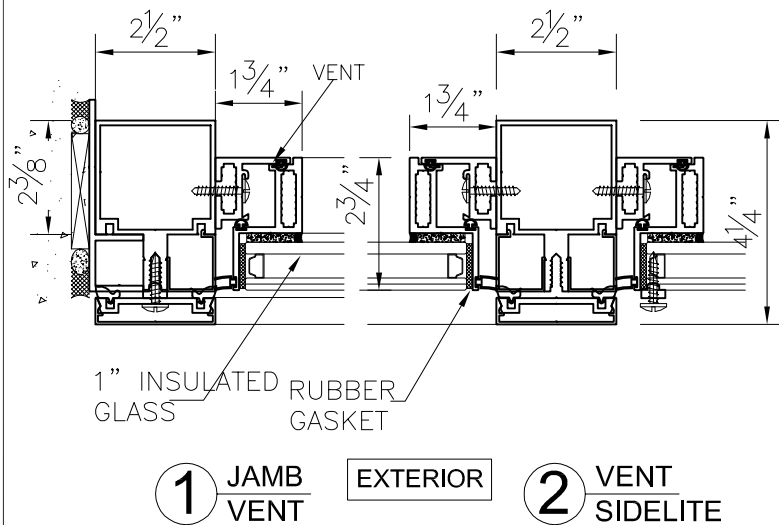

**IRISION™ CW250 SEIRES
CURTAIN WALL SYSTEM**

SHEET #	Drawn by: K. S. Lee	Customer	Revisions			 Gamco Corporation Manufacturer of IRISION™ Products 131-10 Maple Ave. Flushing, New York 11355 Tel (718) 359-8833 Fax (718) 359-8661 E-mail: gamco 88@verizon.net
	Checked by: C. Chan		Project Name:	No.	Date	
	Date:					
	Scale: 1/4" : 1"					