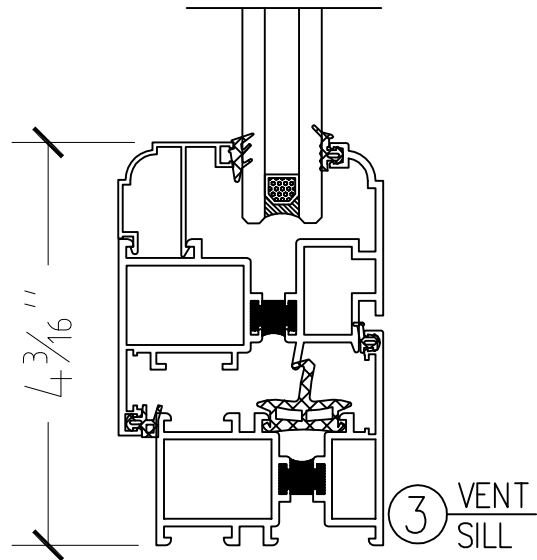

TT250 SERIES WINDOW TILT & TURN

SHEET #	Drawn by: C. CHAN	Customer	Revisions			 Gamco Corporation Manufacturer of IRISION™ Products 131-10 Maple Ave. Flushing, New York 11355 Tel (718) 359-8833 Fax (718) 359-8661 E-mail: gamco88@verizon.net	
	Checked by:		No.	Date	Description		
	Date:						
	Scale: 1/2" : 1"		Project Name:				
	TILT & TURN WINDOW						