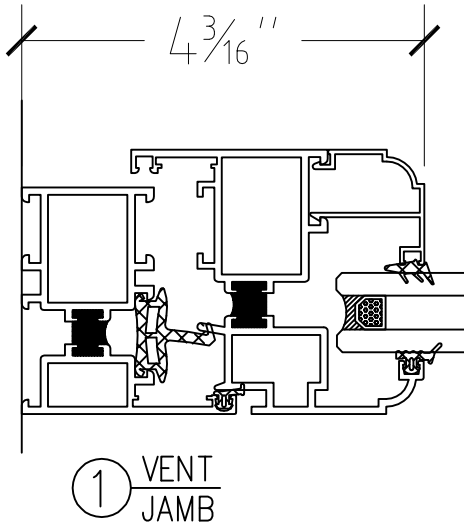

TT250 SERIES WINDOW TILT & TURN

SHEET #	Drawn by: C. CHAN	Customer	Revisions			 Gamco Corporation Manufacturer of IRISION™ Products 131-10 Maple Ave. Flushing, New York 11355 Tel (718) 359-8833 Fax (718) 359-8661 E-mail: gamco88@verizon.net	
	Checked by:		No.	Date	Description		
	Date:						
	Scale: 1/2" : 1"		Project Name:				
	TILT & TURN WINDOW						