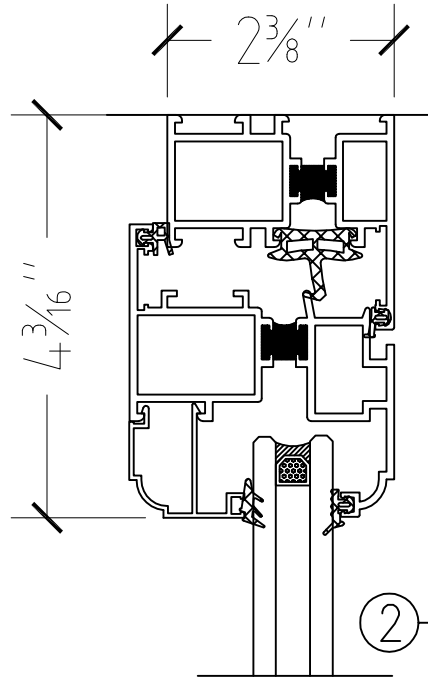

TT250 SERIES WINDOW TILT & TURN

SHEET #	Drawn by: C. CHAN	Customer	Revisions			 Gamco Corporation Manufacturer of IRISION™ Products 131-10 Maple Ave. Flushing, New York 11355 Tel (718) 359-8833 Fax (718) 359-8661 E-mail: gamco88@verizon.net	
	Checked by:		No.	Date	Description		
	Date:						
	Scale: 1/2" : 1"		Project Name:				
	TILT & TURN WINDOW						