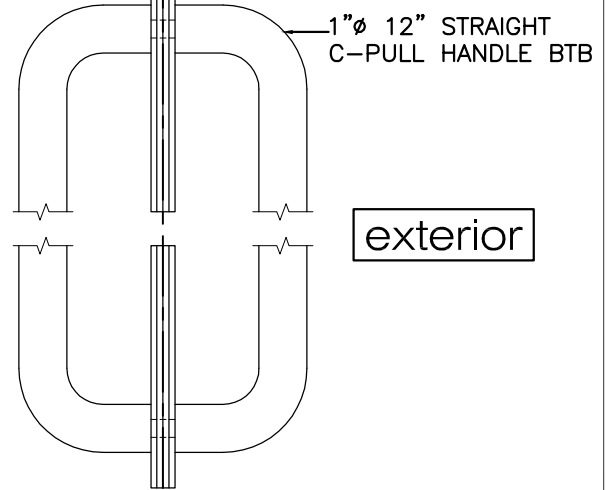

**IRISION™ HS350 SERIES
HERCULITE DOOR W/
HEADER & FL. CLOSER**

interior

exterior

4 HEADER
TOP RAIL

1 MEETING

2 JAMB

3 BOTTOM RAIL

SHEET #	Drawn by: K. S. Lee	Customer	Revisions			 <p>Gamco Corporation Manufacturer of IRISION™ Products 131-10 Maple Ave. Flushing, New York 11355 Tel (718) 359-8833 Fax (718) 359-8661 E-mail: gamco 88@verizon.net</p>
	Checked by: C.CHAN		Project Name:	No.	Date	
	Date:					
	Scale: 1/4" : 1"					