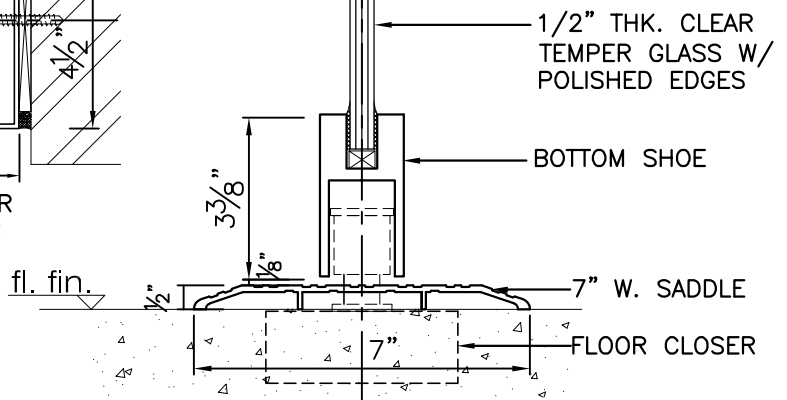

**IRISION™ HS350 SERIES
HERCULITE DOOR W/
HEADER & FL. CLOSER**

interior

exterior

4 HEADER
TOP RAIL

1 MEETING

2 JAMB

3 BOTTOM RAIL

SHEET #	Drawn by: K. S. Lee	Customer	Revisions			 <p>Gamco Corporation Manufacturer of IRISION™ Products 131-10 Maple Ave. Flushing, New York 11355 Tel (718) 359-8833 Fax (718) 359-8661 E-mail: gamco 88@verizon.net</p>
	Checked by: C.CHAN		Project Name:	No.	Date	
	Date:					
	Scale: 1/4" : 1"					