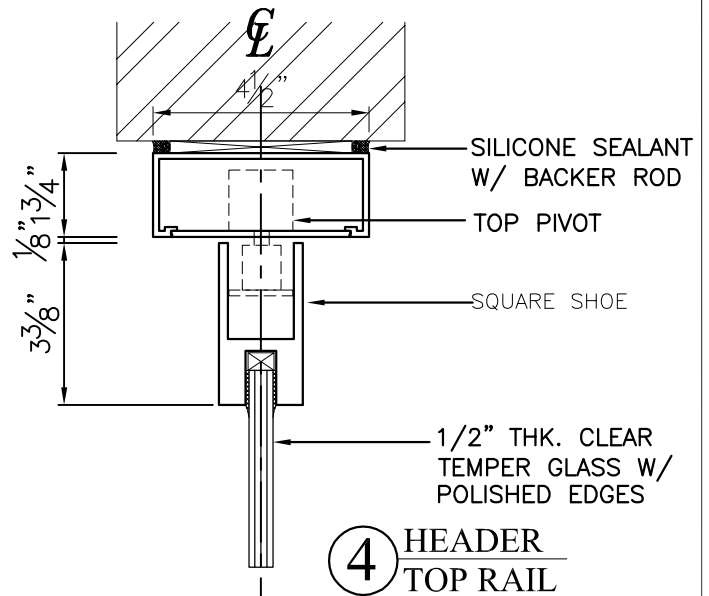

**IRISION™ HS350 SERIES
HERCULITE DOOR W/
HEADER & FL. CLOSER**

interior

exterior

4 HEADER
TOP RAIL

1 MEETING

2 JAMB

3 BOTTOM RAIL

SHEET #	Drawn by: K. S. Lee	Customer	Revisions			 <p>Gamco Corporation Manufacturer of IRISION™ Products 131-10 Maple Ave. Flushing, New York 11355 Tel (718) 359-8833 Fax (718) 359-8661 E-mail: gamco 88@verizon.net</p>
	Checked by: C.CHAN		Project Name:	No.	Date	
	Date:					
	Scale: 1/4" : 1"					