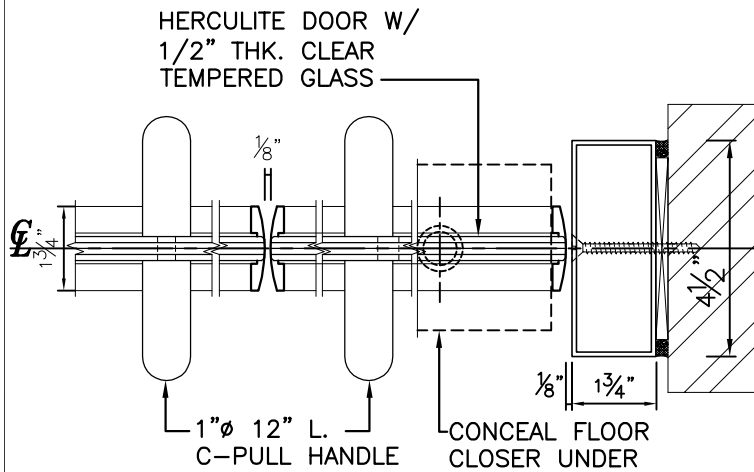

**IRISION™ HS350 SERIES
HERCULITE DOOR W/
HEADER & FL. CLOSER**

interior

exterior

4 HEADER
TOP RAIL

1 MEETING

2 JAMB

3 BOTTOM RAIL

SHEET #	Drawn by: K. S. Lee	Customer	Revisions			 <p>Gamco Corporation Manufacturer of IRISION™ Products 131-10 Maple Ave. Flushing, New York 11355 Tel (718) 359-8833 Fax (718) 359-8661 E-mail: gamco 88@verizon.net</p>
	Checked by: C.CHAN		Project Name:	No.	Date	
	Date:					
	Scale: 1/4" : 1"					