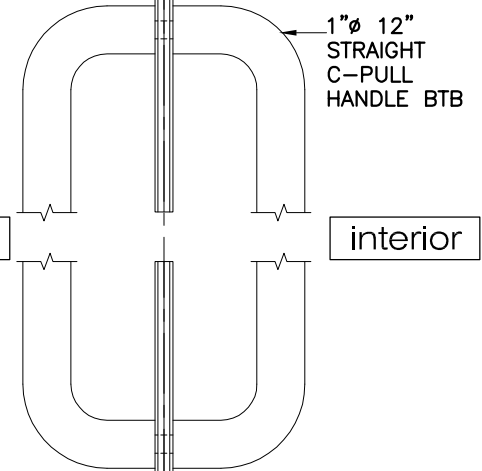

H350 SERIES I-LINE PAIR DOOR W/ HEADER & C.O.C

4 TOP RAIL

1 MEETING

2 JAMB

3 BOTTOM RAIL

SHEET #	Drawn by: K. S. Lee	Customer	Revisions			
	Checked by: C.CHAN		No.	Date	Description	
	Date:					
	Scale: 1/4" : 1"					
	Project Name:					