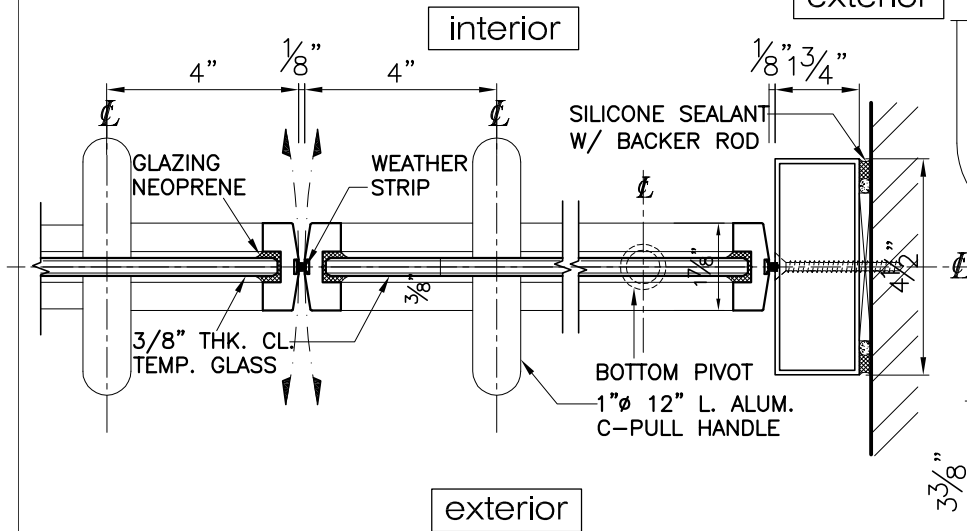

H350 SERIES I-LINE PAIR DOOR W/ HEADER & C.O.C

4 TOP RAIL

1 MEETING

2 JAMB

3 BOTTOM RAIL

SHEET #	Drawn by: K. S. Lee	Customer	Revisions			
	Checked by: C.CHAN		No.	Date	Description	
	Date:					
	Scale: 1/4" : 1"					
	Project Name:					