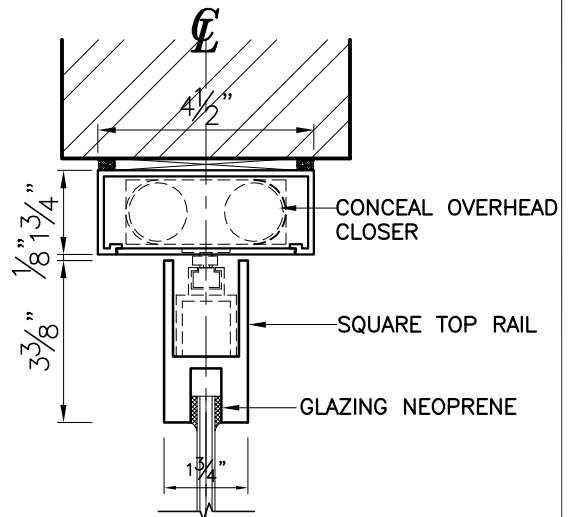

H350 SERIES I-LINE PAIR DOOR W/ HEADER & C.O.C

4 TOP RAIL

1 MEETING

2 JAMB

3 BOTTOM RAIL

SHEET #	Drawn by: K. S. Lee	Customer	Revisions			
	Checked by: C.CHAN		No.	Date	Description	
	Date:					
	Scale: 1/4" : 1"					
	Project Name:					