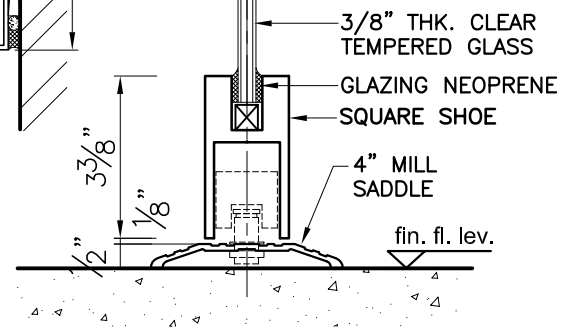

H350 SERIES I-LINE PAIR DOOR W/ HEADER & C.O.C

4 TOP RAIL

1 MEETING

2 JAMB

3 BOTTOM RAIL

SHEET #	Drawn by: K. S. Lee	Customer	Revisions			
	Checked by: C.CHAN		No.	Date	Description	
	Date:					
	Scale: 1/4" : 1"					
	Project Name:					